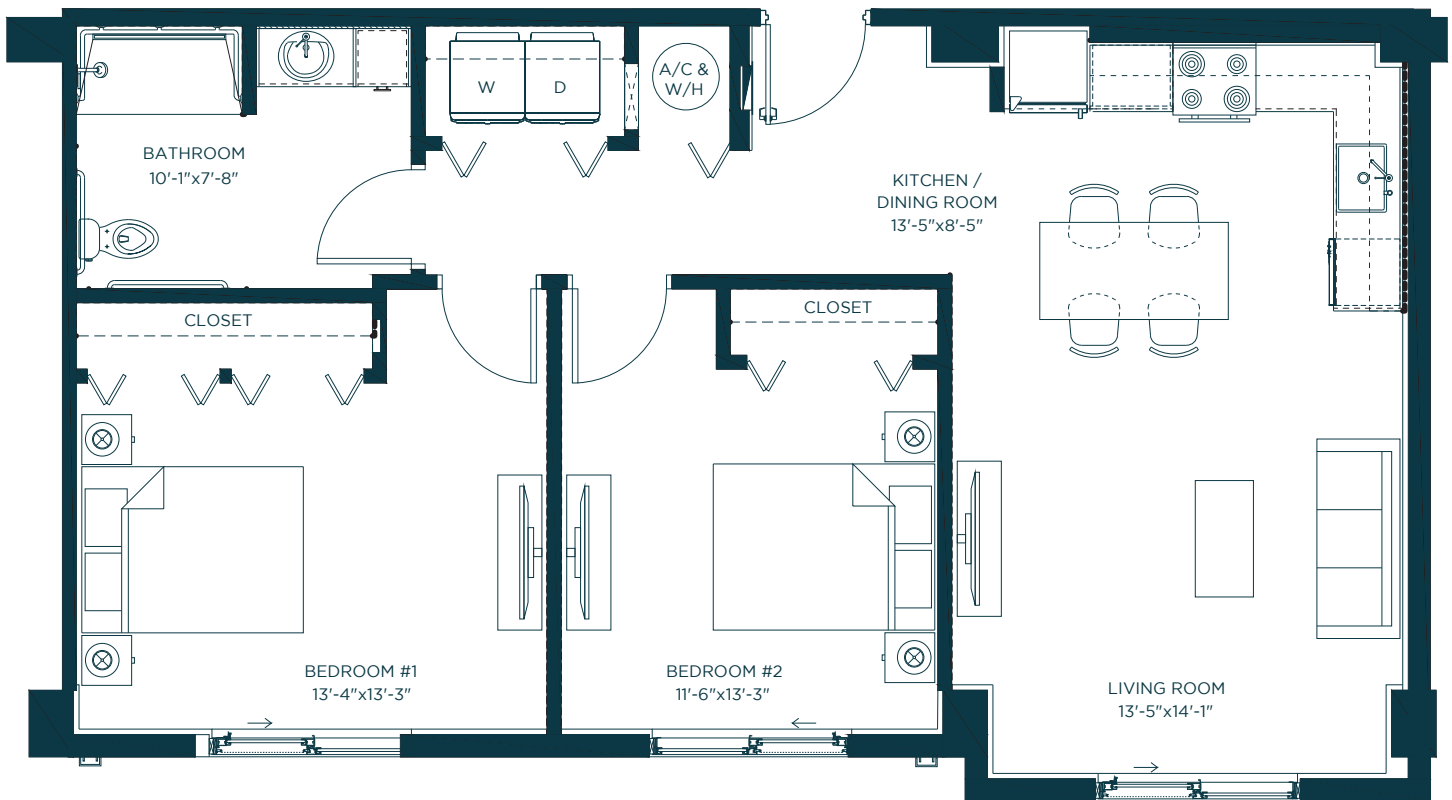

Lincoln Gardens Elderly

LIVING REDESIGNED

Type A
2 Bed | 2 Bath

LEASING OFFICE

2455 NW 46th St. Suite 101
Miami, FL 33142

info@thenewlincolngardens.com
TheNewLincolnGardens.com

Get in touch

(786) 453-5445

Lincoln Gardens Elderly

LIVING REDESIGNED

Type B
2 Bed | 1 Bath

LEASING OFFICE

2455 NW 46th St. Suite 101
Miami, FL 33142

info@thenewlincolngardens.com
TheNewLincolnGardens.com

Get in touch

(786) 453-5445