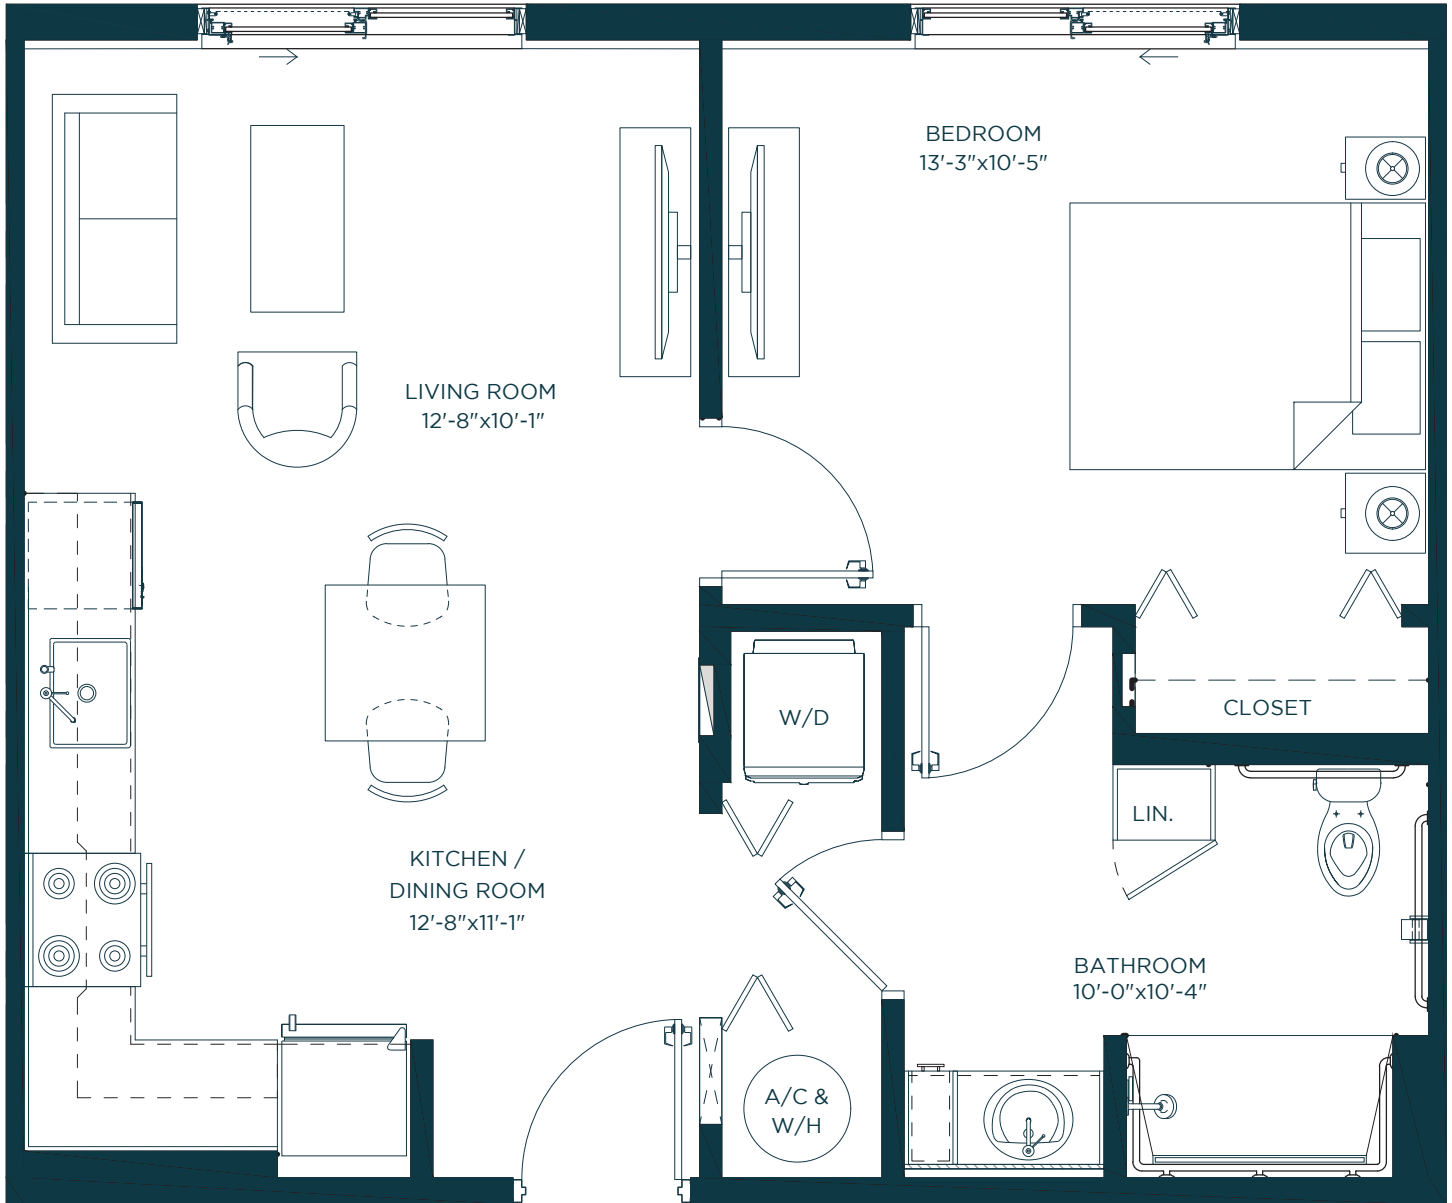

Lincoln Gardens Elderly

LIVING REDESIGNED

Type A
1 Bed | 1 Bath

LEASING OFFICE

2455 NW 46th St. Suite 101
Miami, FL 33142

info@thenewlincolngardens.com
TheNewLincolnGardens.com

Get in touch

(786) 453-5445

Lincoln Gardens Elderly

LIVING REDESIGNED

Type A
2 Bed | 2 Bath

LEASING OFFICE

2455 NW 46th St. Suite 101
Miami, FL 33142

info@thenewlincolngardens.com
TheNewLincolnGardens.com

Get in touch

(786) 453-5445