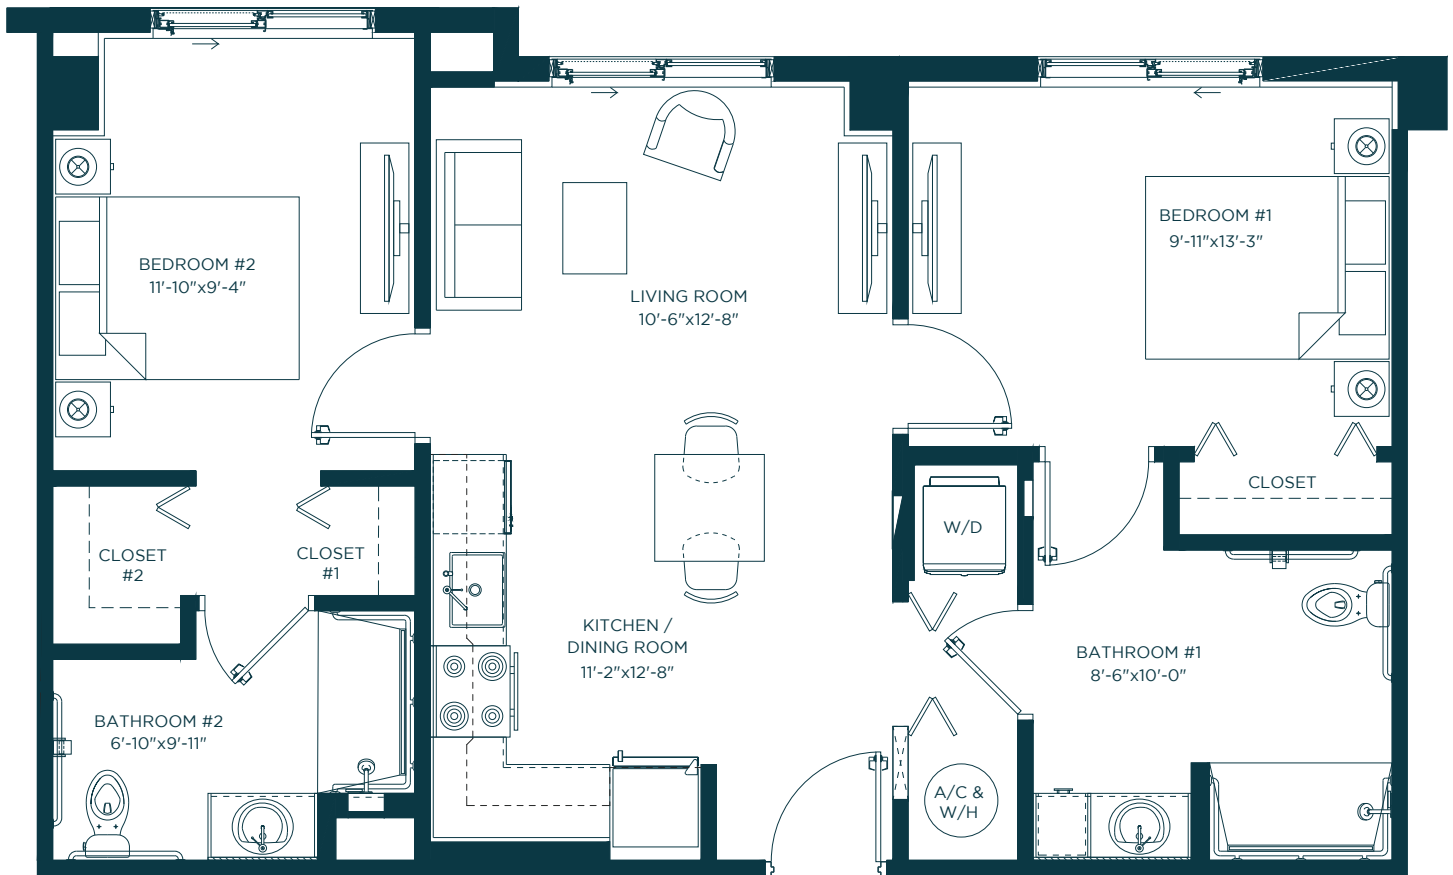

Lincoln Gardens Elderly

LIVING REDESIGNED

Type A
1 Bed | 1 Bath

LEASING OFFICE

2455 NW 46th St. Suite 101
Miami, FL 33142

info@thenewlincolngardens.com
TheNewLincolnGardens.com

Get in touch

(786) 453-5445

Lincoln Gardens Elderly

LIVING REDESIGNED

Type A
2 Bed | 2 Bath

LEASING OFFICE

2455 NW 46th St. Suite 101
Miami, FL 33142

info@thenewlincolngardens.com
TheNewLincolnGardens.com

Get in touch

(786) 453-5445